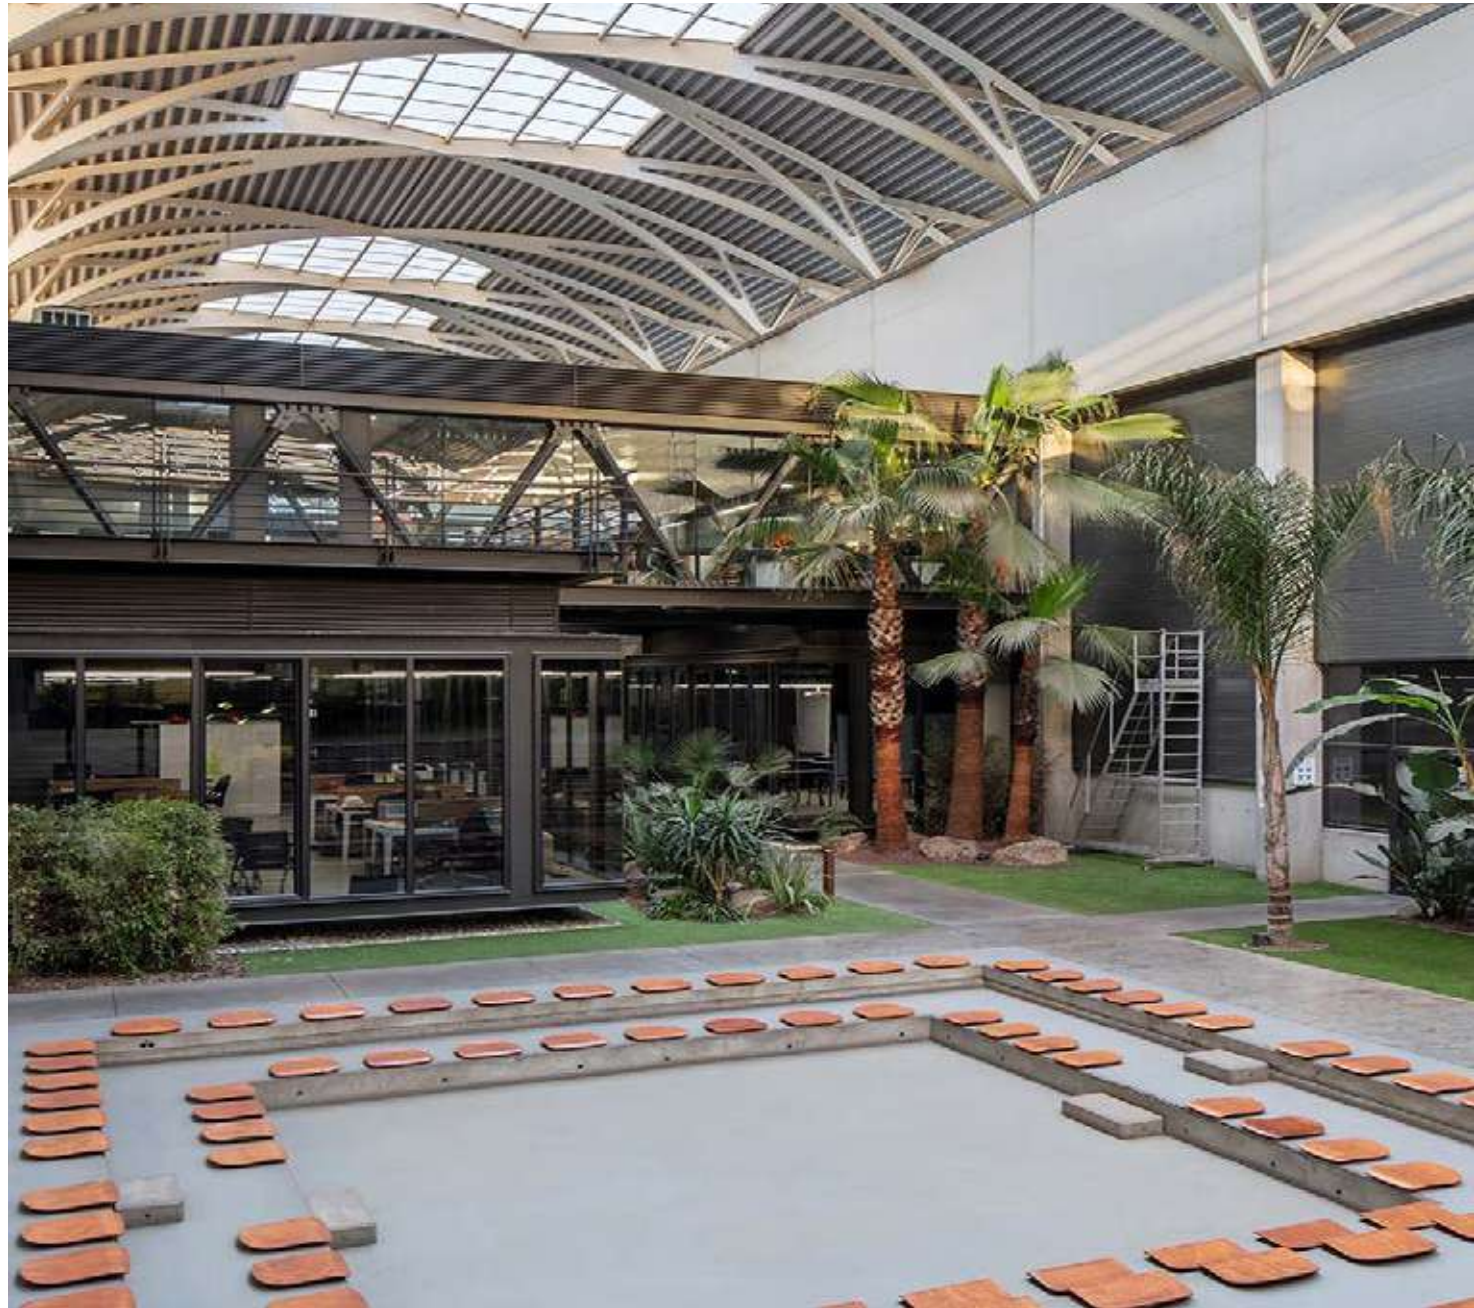

da
d.a.architects

NURI KORUSTAN & NUKON HEADQUARTERS

BURSA, TURKEY
2022
4.260 m²
NURI KORUSTAN

MAT FILTRATION FACTORY REDESIGN

IZMIR, TURKEY
2021
9.742 m²
MAT FILTRATION

ASKON CARDAK OSB HEADQUARTERS

DENIZLI, TURKEY
2023
27.000 m²
ASKON DEMIR